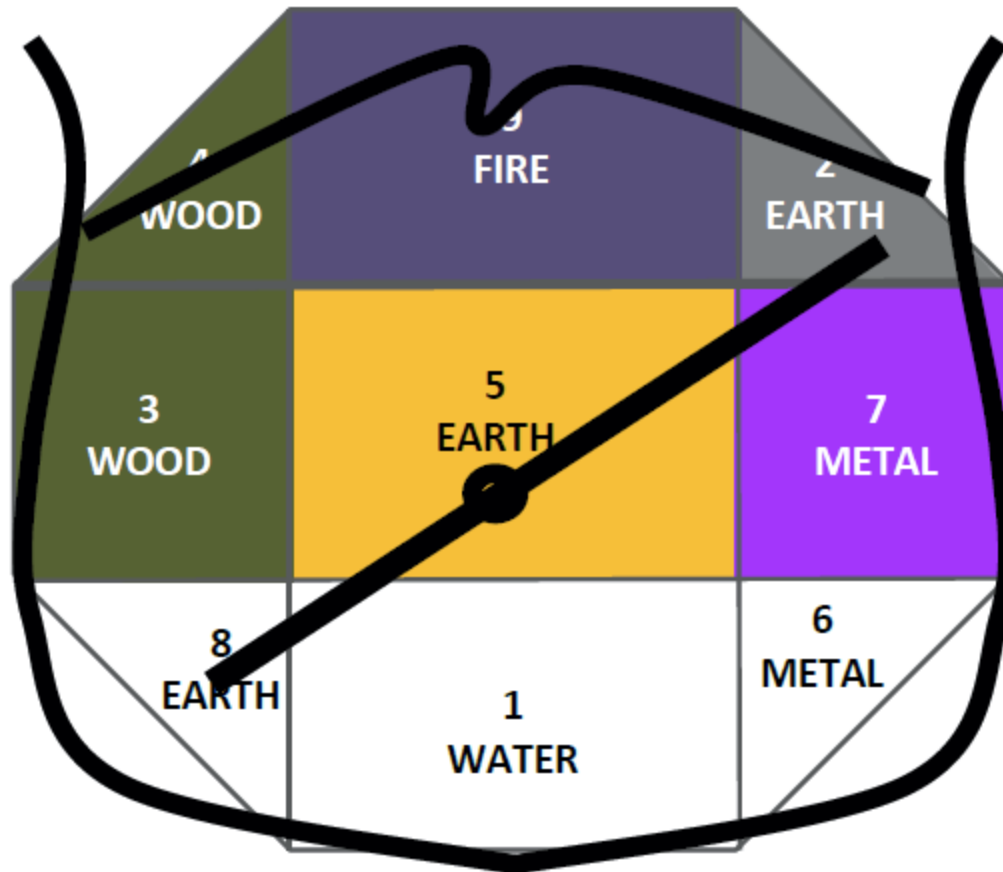

Kiiko Matsumoto's Style of Acupuncture

5 element
9 star
12 branches

Three energies that “rule” the world

HEAVEN QI

5 elements, each with a Yin & Yang component creates **10 Stems**

Moves in 10 year cycles

PERSON QI

9 Stars – the energy assigned to human who stands between heaven and earth

Moves in 9 year cycles

EARTH QI

12 Branches – this is the energy of the 12 channels

Moves in 12 year cycles

5 elements

9 star: magic square

4 WOOD	9 FIRE	2 EARTH
3 WOOD	5 EARTH	7 METAL
8 EARTH	1 WATER	6 METAL

All directions
add up to
15

Every 9 years
the numbers
inside the box
rotate but
continue to add
up to 15

9 stars – abdominal connection