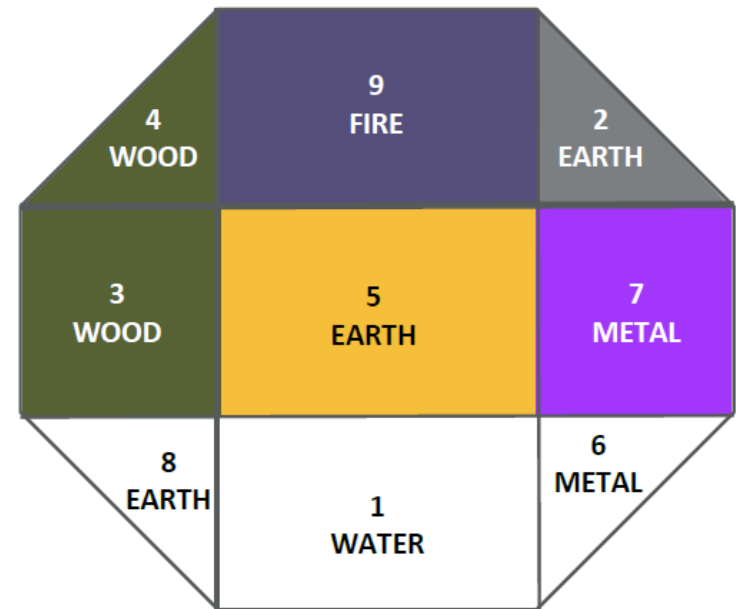

Kiiko Matsumoto's Style of Acupuncture

5 element
9 star
12 branches

Three energies that “rule” the world

HEAVEN QI

5 elements, each with a Yin & Yang component creates **10 Stems**

Moves in 10 year cycles

PERSON QI

9 Stars – the energy assigned to human who stands between heaven and earth

Moves in 9 year cycles

EARTH QI

12 Branches – this is the energy of the 12 channels

Moves in 12 year cycles

5 elements

9 star: magic square

4 WOOD	9 FIRE	2 EARTH
3 WOOD	5 EARTH	7 METAL
8 EARTH	1 WATER	6 METAL

All directions
add up to
15

Every 9 years
the numbers
inside the box
rotate but
continue to add
up to 15

9 stars – abdominal connection

9 stars