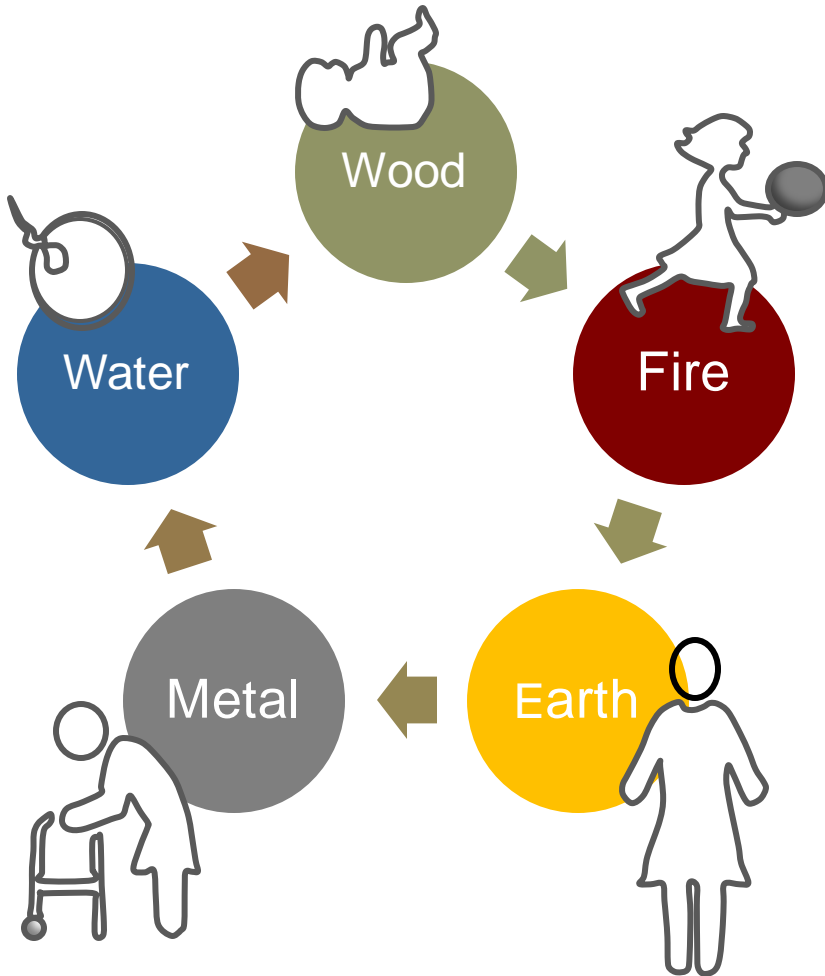

Kiiko Matsumoto's Style of Acupuncture

5 element
9 star
12 branches

Three energies that “rule” the world

HEAVEN QI

5 elements, each with a Yin & Yang component creates **10 Stems**

Moves in 10 year cycles

PERSON QI

9 Stars – the energy assigned to human who stands between heaven and earth

Moves in 9 year cycles

EARTH QI

12 Branches – this is the energy of the 12 channels

Moves in 12 year cycles

5 elements

9 star: magic square

4 WOOD	9 FIRE	2 EARTH
3 WOOD	5 EARTH	7 METAL
8 EARTH	1 WATER	6 METAL

All directions
add up to
15

Every 9 years
the numbers
inside the box
rotate but
continue to add
up to 15

9 stars – abdominal connection